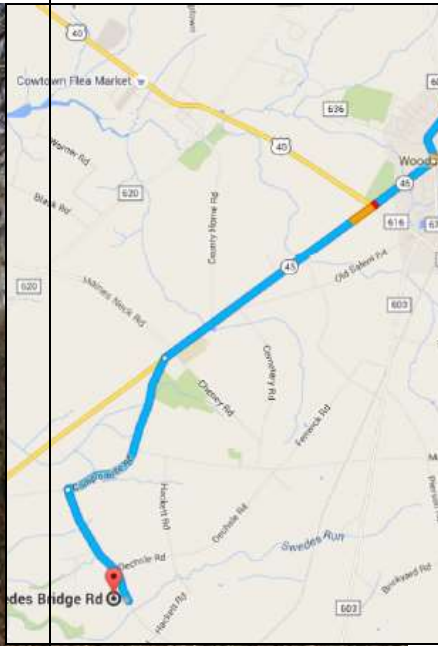

NOTE: DATE CHANGE

CIRNECHI HAPPENINGS

Mark Your Calendar...you & your Dog WILL LOVE THIS EVENT!!!
2017 - CDECA 17TH NORTHEAST- AUTUMN HUNT WORKSHOP

TIME: SUNDAY - OCTOBER 8, 2017

RUNS: 6 - 10 AM & 2 - 3:30PM

DISCUSSIONS: OFF LEASH & HUNTING 101

Dawn	Sun Rise	Sun Set	Dark
4:50 AM	6:26 AM	7:23 PM	8:59 PM

LOCATION: 124 Swedes Bridge Rd, Mannington, NJ 08079

120 miles / 2 hrs fr New York City

41.9 miles/ 54 mins fr Philadelphia

CONTACTS:

Stephen Hoerz shny@aol.com (917) 232-5428
 Suzette Meshulam halicirneco@gmail.com (917) 653-6537

DIRECTIONS FROM NYC: (2 hrs , 120 mi)
124 Swedes Bridge Rd, Mannington, NJ 08079

- Get on NY-495 W/ Lincoln Tunnel from 42nd St and 11th Ave (3 mins)
- Follow I-95 S and NJ Turnpike S to Woolwich Township. Take exit 2 form NJ Tpk S (1 h 35 mins/ 104 mi)
- Take Tomlin Station Rd and NJ-45 S to Swedes Bridge Rd in Mannington Township (25 mins, 15.1 mi)
- Turn right onto US-322 E/ Swedesboro Rd (signs for Glassboro) (.9 mi)
- Turn right onto Tomlin Station Rd (3.8 mi)
- Turn right onto NJ-45 S (5.0 mi)
- Turn right onto NJ-45 S/ West Ave, *Continue to follow NJ-45 S* (2.8 mi)
- Slight left onto Compromise Rd (1.5 mi)
- Turn left onto Swedes Bridge Rd **Destination is on the right** (1.1 mi)

124 Swedes Bridge Rd
 Mannington Township, NJ 08079

Places to Stay: (last updated 9/2017)

- **Holiday Inn Express & Suites Carneys Point NJ Trnpk Exit 1, 506 S. Pennsville Auburn Road, Carneys Point, NJ 08069 (Pet friendly), (11.7 miles/ 16 mins to fields) (PHONE: 856-351-9222)**
<http://www.ihg.com/holidayinnexpress/hotels/us/en/carneys-point/cnpnj/hoteldetail>